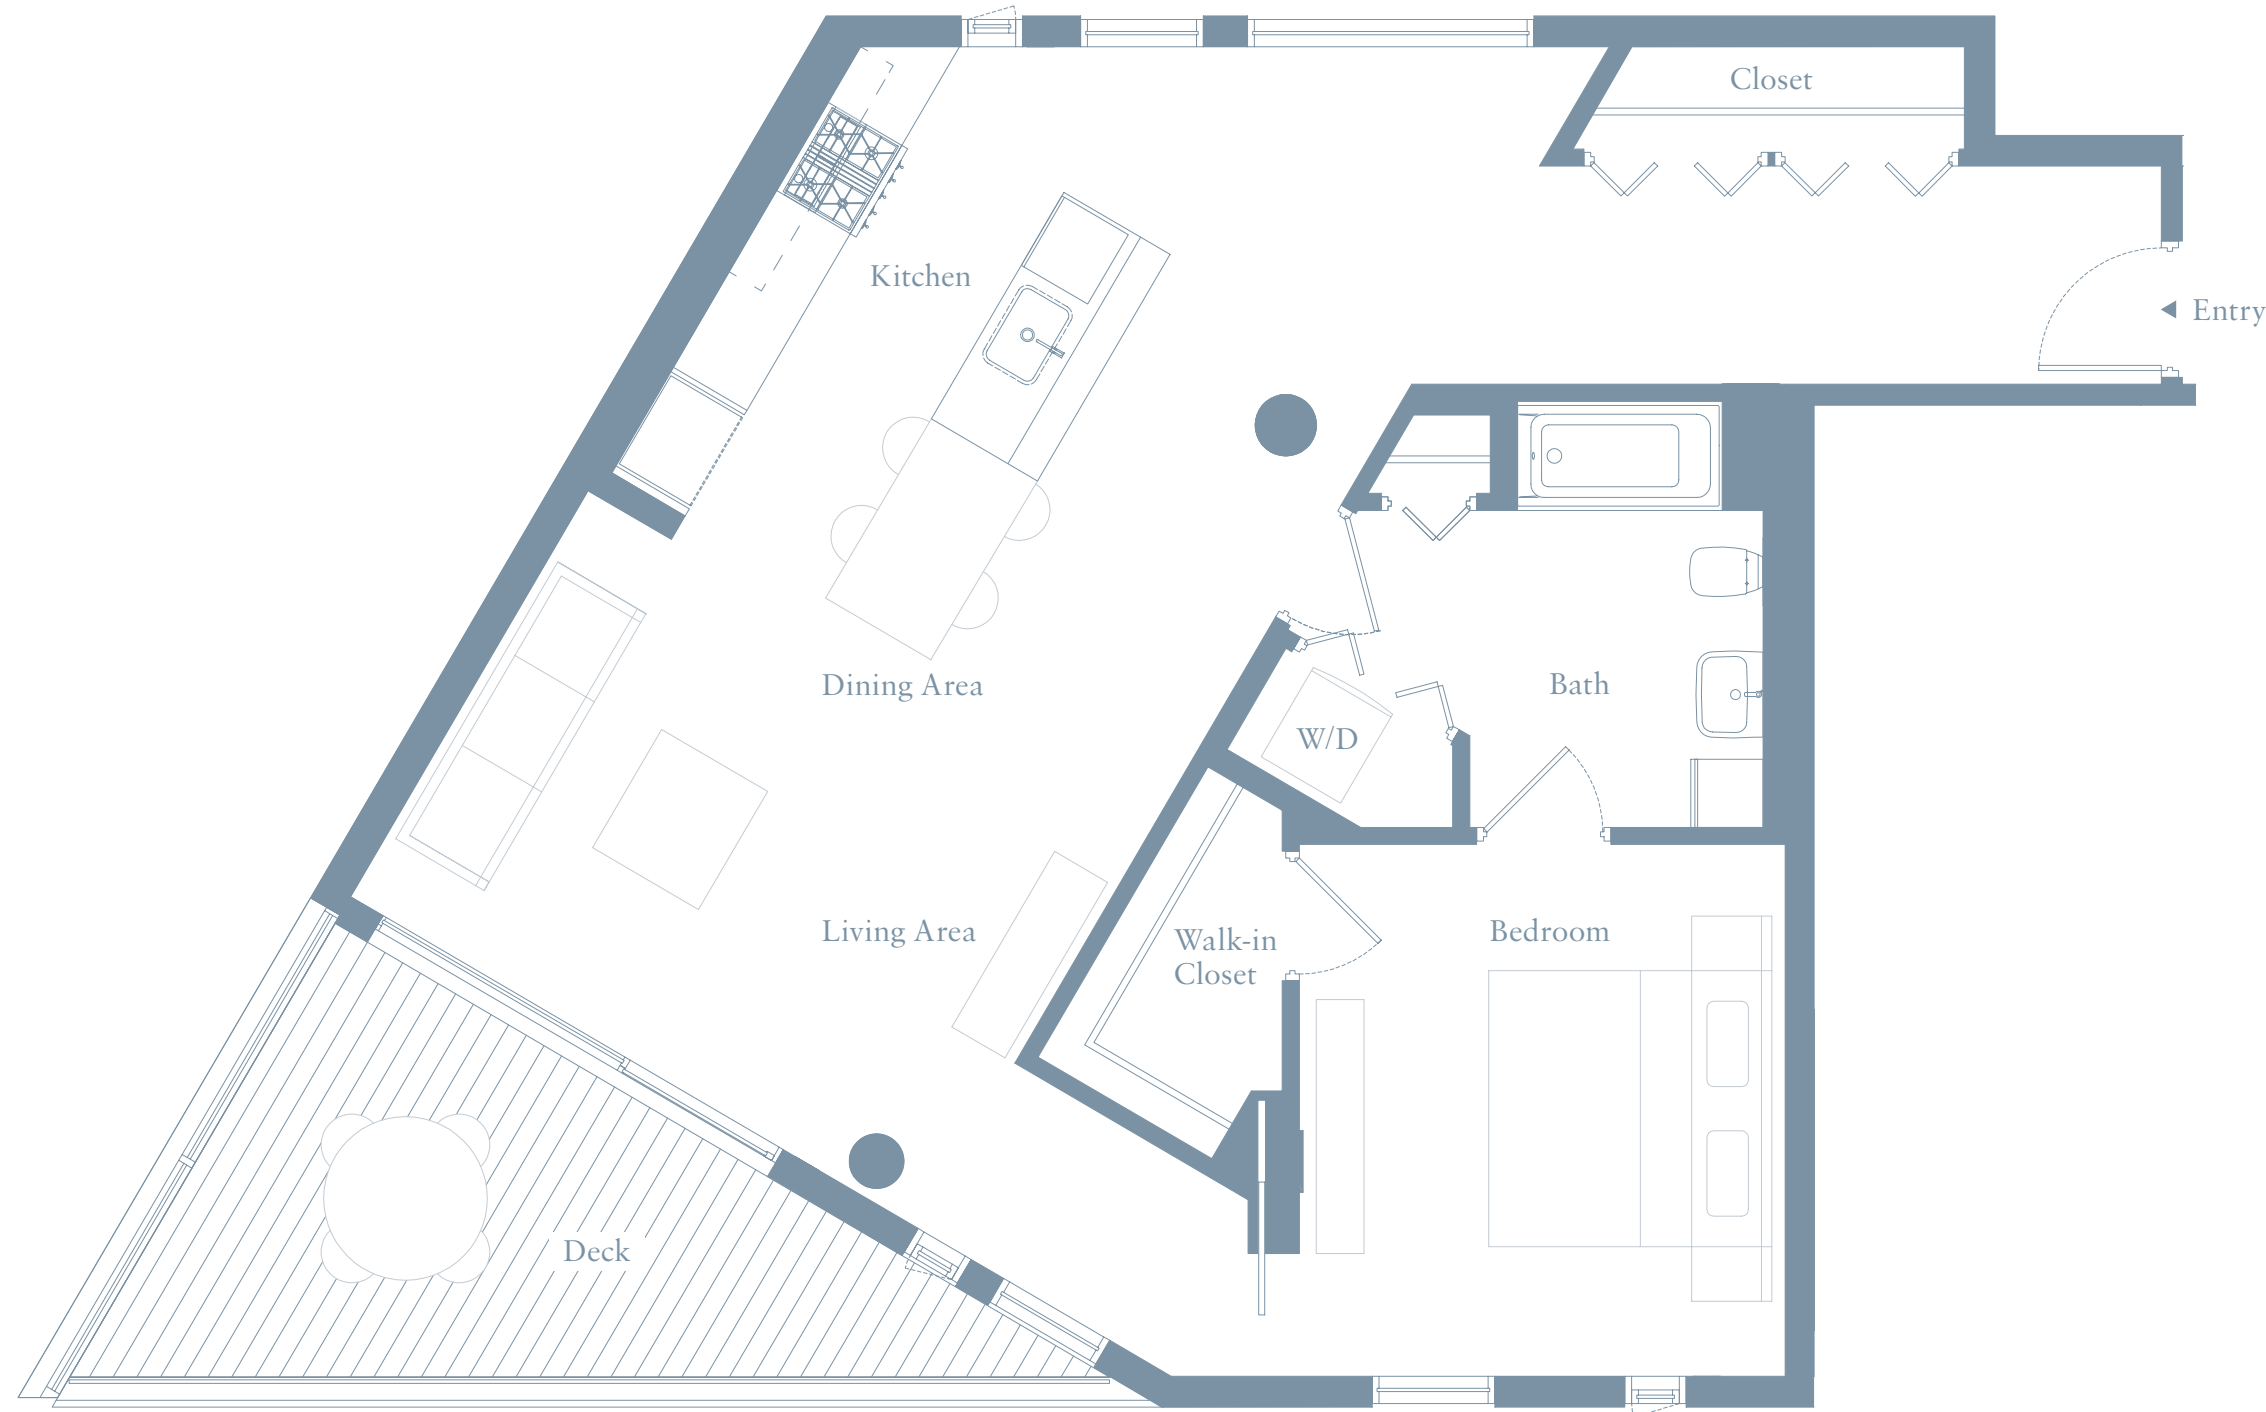

RESIDENCE FEATURES:

- 7.5"-wide Austrian oak plank flooring
- Custom SieMatic kitchen cabinets in Lotus White and solid quartz countertops
- Fully integrated Liebherr refrigerator and Bosch appliances
- Carrara marble honed mosaic floors by Specstones

450 HAYES

450 Hayes Street, San Francisco, CA 94102
T 415 552 5800
info@450hayes.com
450hayes.com

2J

1 Bedroom
1 Bath
Interior: Approximately 967 sq ft
Exterior: Approximately 148 sq ft

EXCLUSIVELY REPRESENTED BY THE MARK COMPANY
The developer reserves the right to make modifications in materials, pricing, specifications, plans, designs, scheduling and delivery of the homes without prior notice. All dimensions are approximate and subject to normal construction variances and tolerances. Plans and dimensions may contain minor variations from floor to floor. We reserve the right to make changes in accordance with the applicable offering plan. This is not an offer to sell, but is intended for information only. CalBRE#01527205
Equal Housing Opportunity