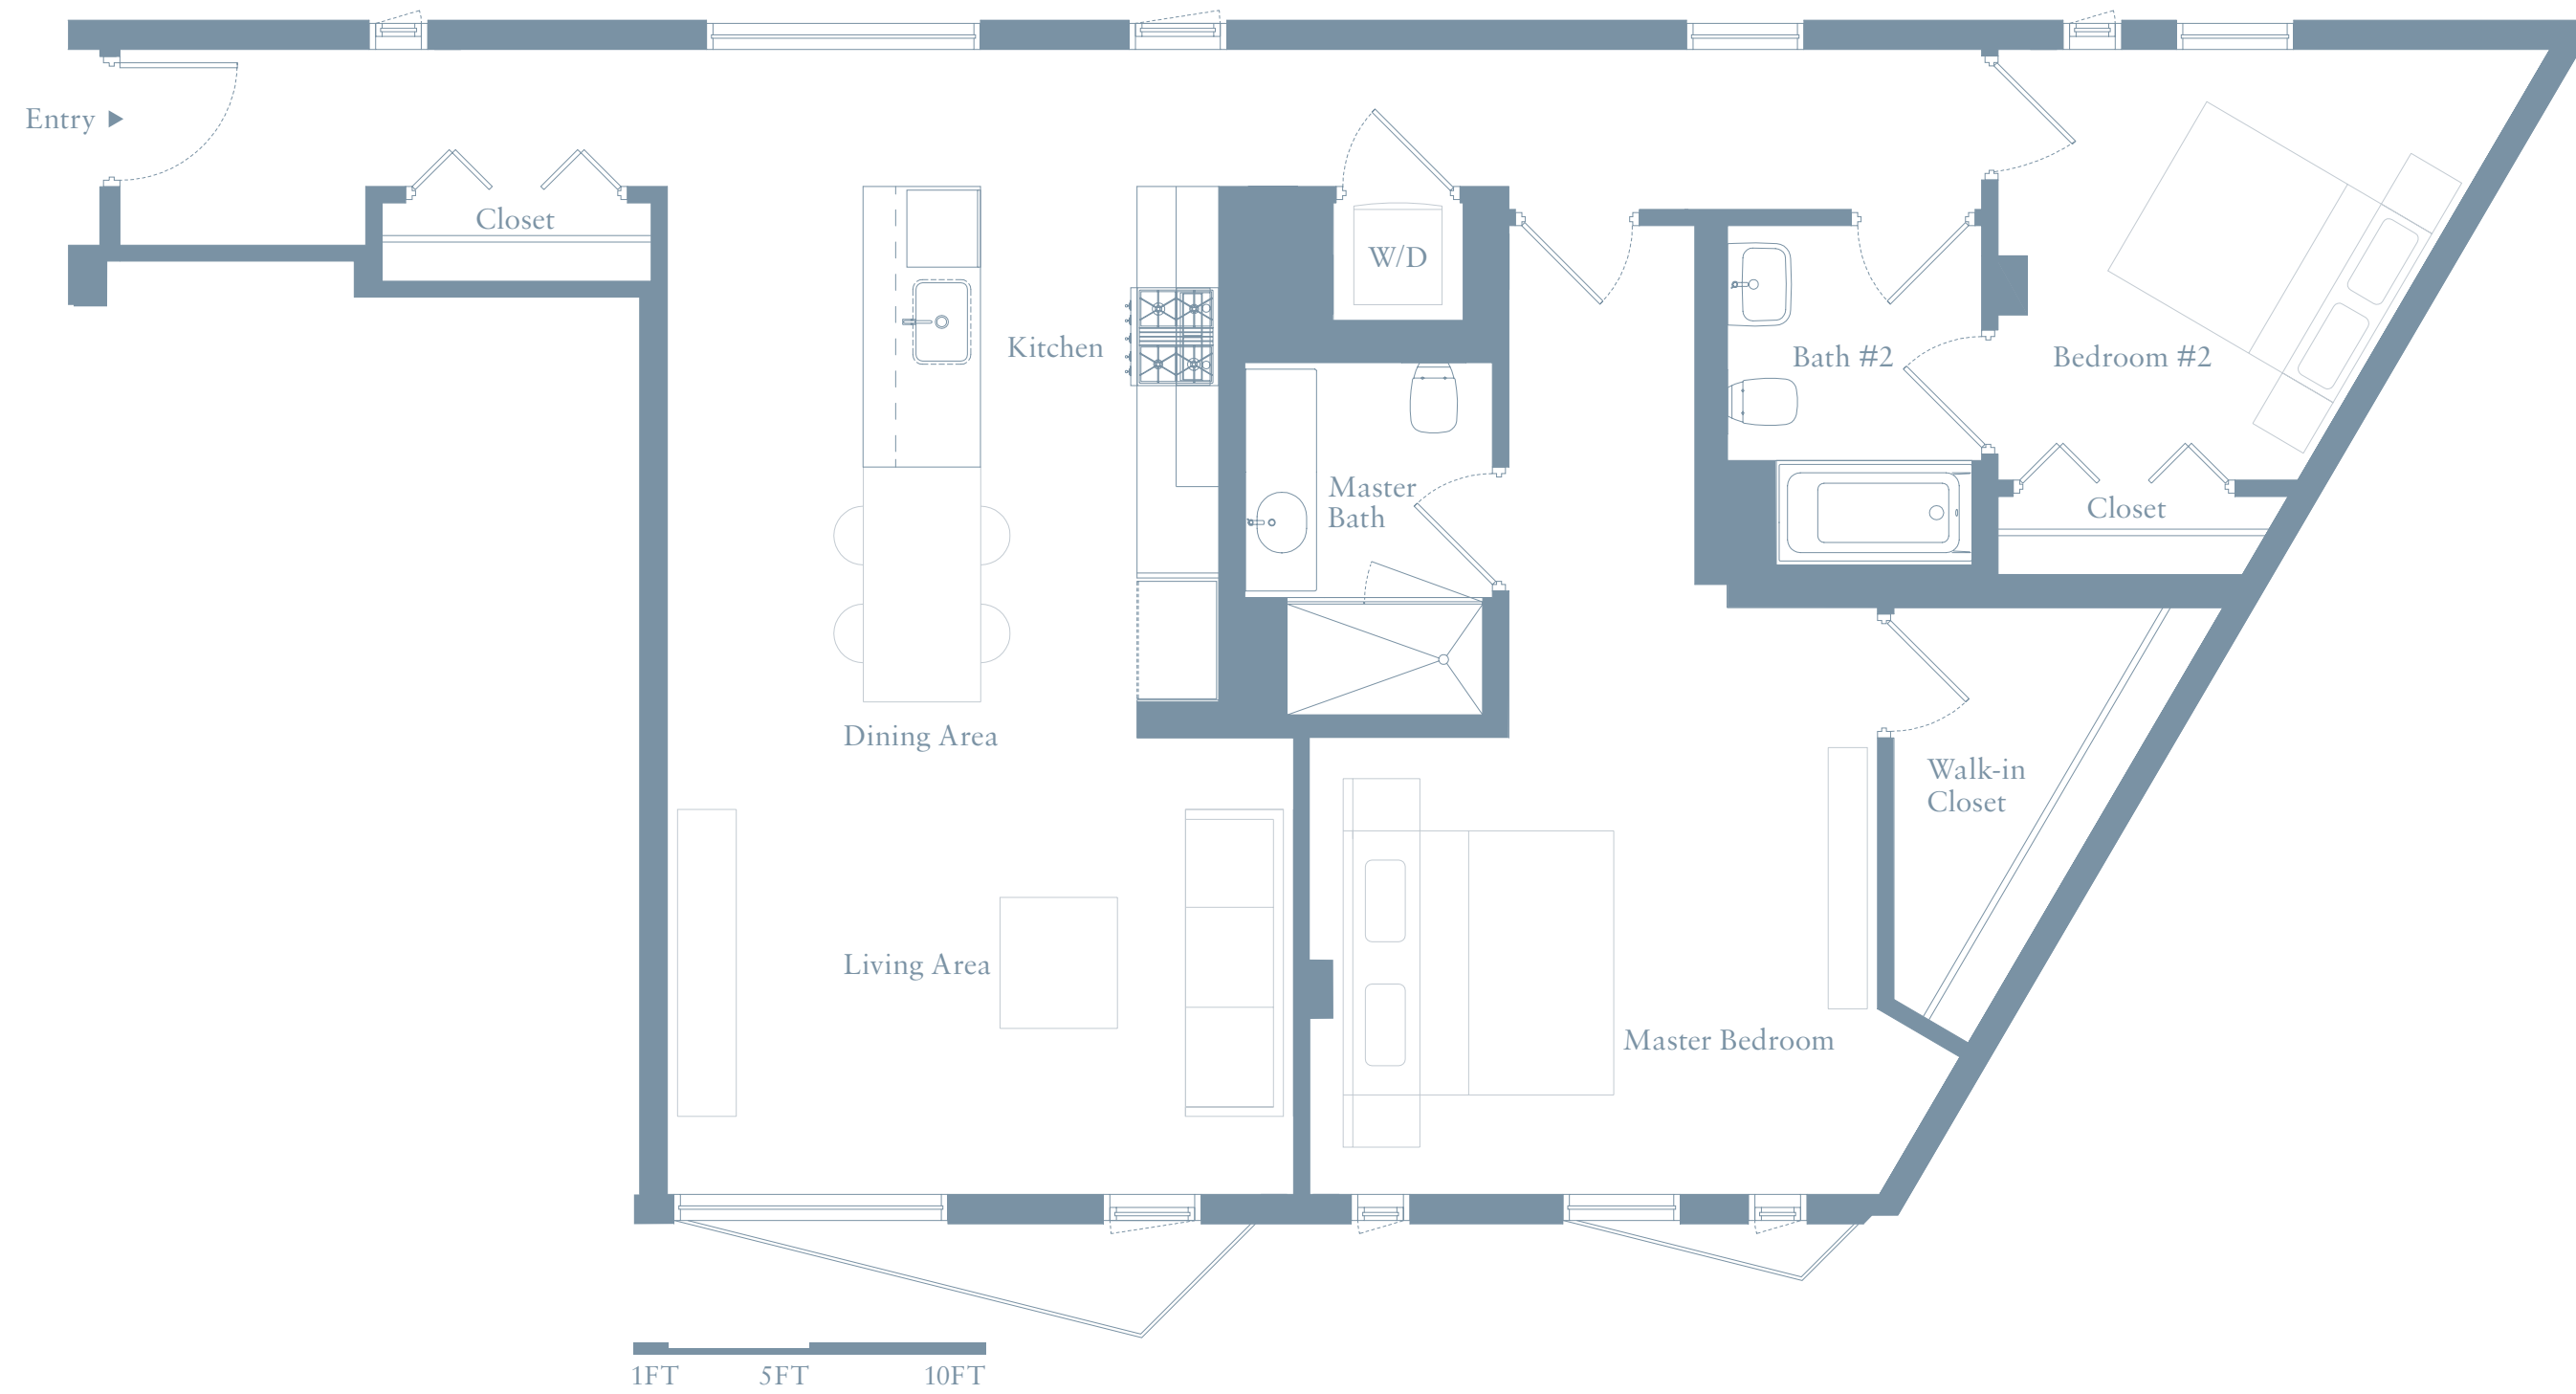

RESIDENCE FEATURES:

- 7.5"-wide Austrian oak plank flooring
- Custom SieMatic kitchen cabinets in Lotus White and solid quartz countertops
- Fully integrated Liebherr refrigerator and Bosch appliances
- Carrara marble honed mosaic floors by Specstones

450 HAYES

450 Hayes Street, San Francisco, CA 94102
T 415 552 5800
info@450hayes.com
450hayes.com

3M

2 Bedrooms
2 Baths
Interior: Approximately 1,234 sq ft

EXCLUSIVELY REPRESENTED BY THE MARK COMPANY
The developer reserves the right to make modifications in materials, pricing, specifications, plans, designs, scheduling and delivery of the homes without prior notice. All dimensions are approximate and subject to normal construction variances and tolerances. Plans and dimensions may contain minor variations from floor to floor. We reserve the right to make changes in accordance with the applicable offering plan. This is not an offer to sell, but is intended for information only. CalBRE#01527205
Equal Housing Opportunity