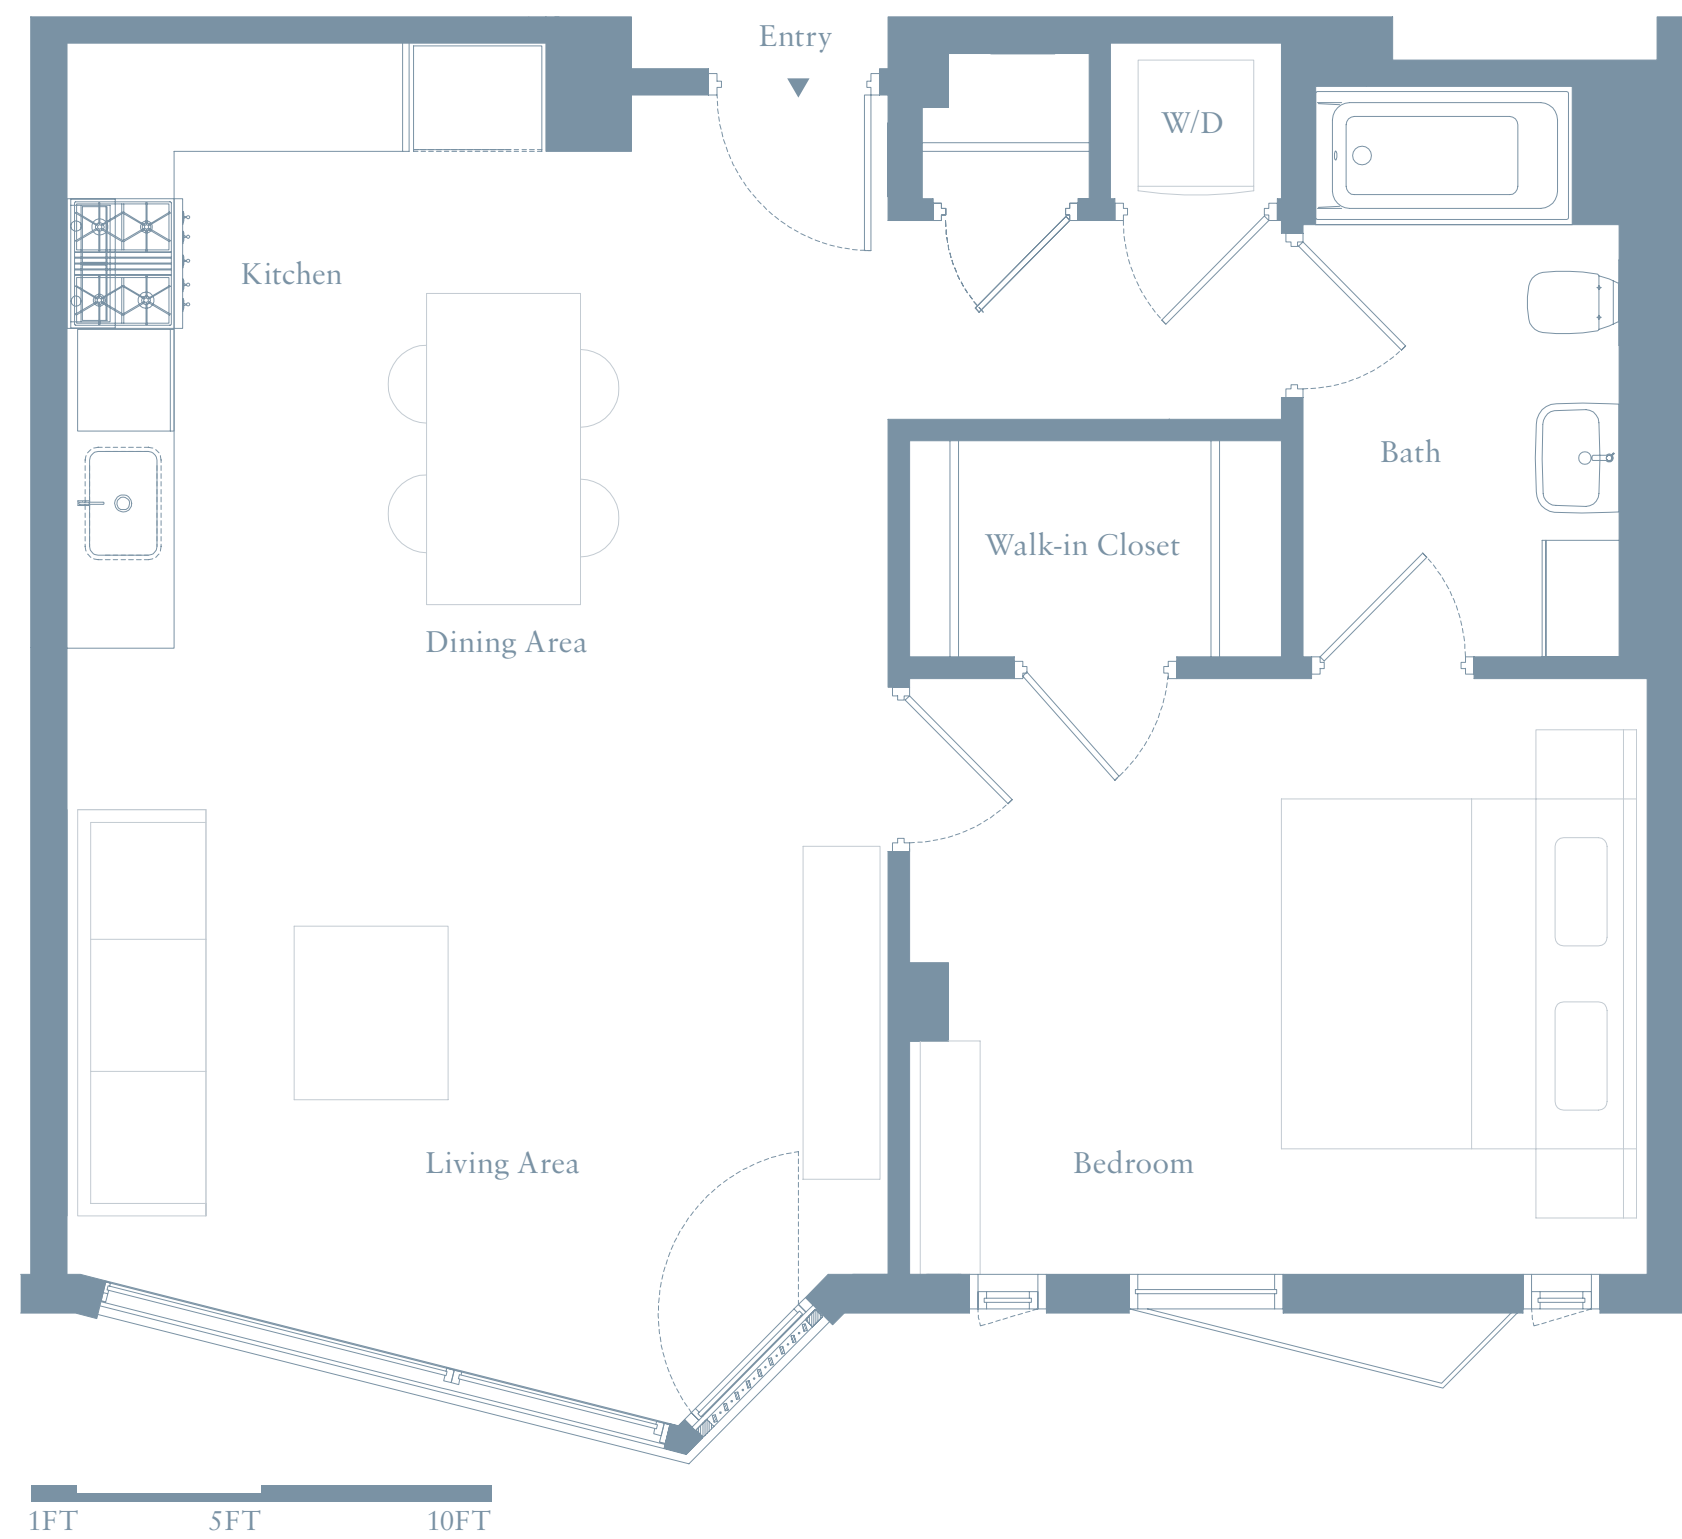

RESIDENCE FEATURES:

- 7.5"-wide Austrian oak plank flooring
- Custom SieMatic kitchen cabinets in Lotus White and solid quartz countertops
- Fully integrated Liebherr refrigerator and Bosch appliances
- Carrara marble honed mosaic floors by Specstones

450 HAYES

450 Hayes Street, San Francisco, CA 94102
T 415 552 5800
info@450hayes.com
450hayes.com