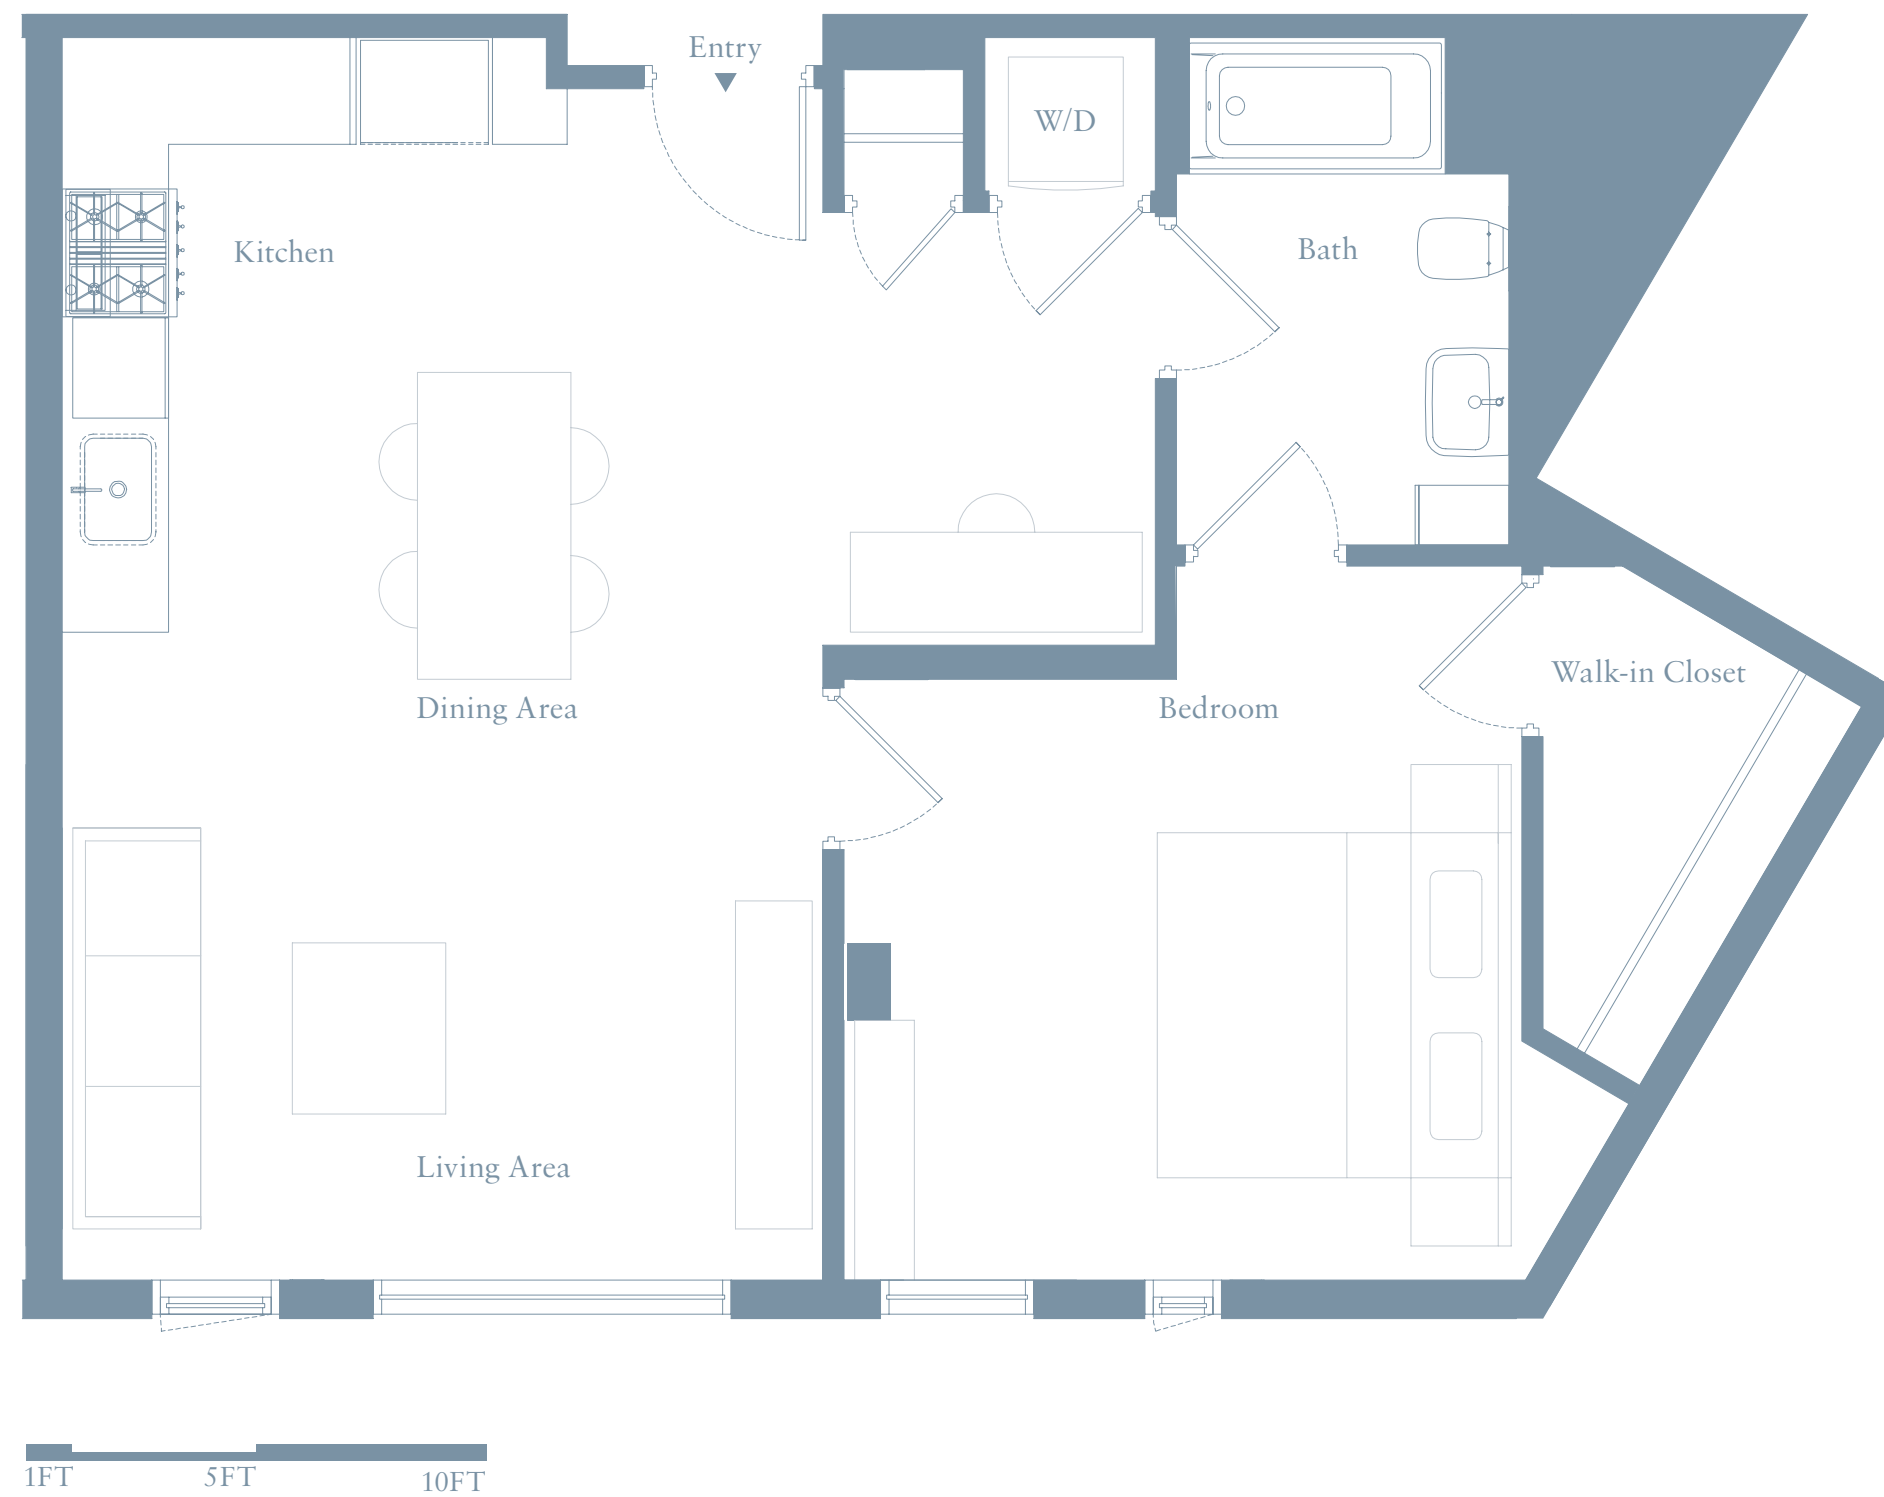

RESIDENCE FEATURES:

- 7.5"-wide Austrian oak plank flooring
- Custom SieMatic kitchen cabinets in Lotus White and solid quartz countertops
- Fully integrated Liebherr refrigerator and Bosch appliances
- Carrara marble honed mosaic floors by Specstones

450 HAYES

450 Hayes Street, San Francisco, CA 94102
T 415 552 5800
info@450hayes.com
450hayes.com