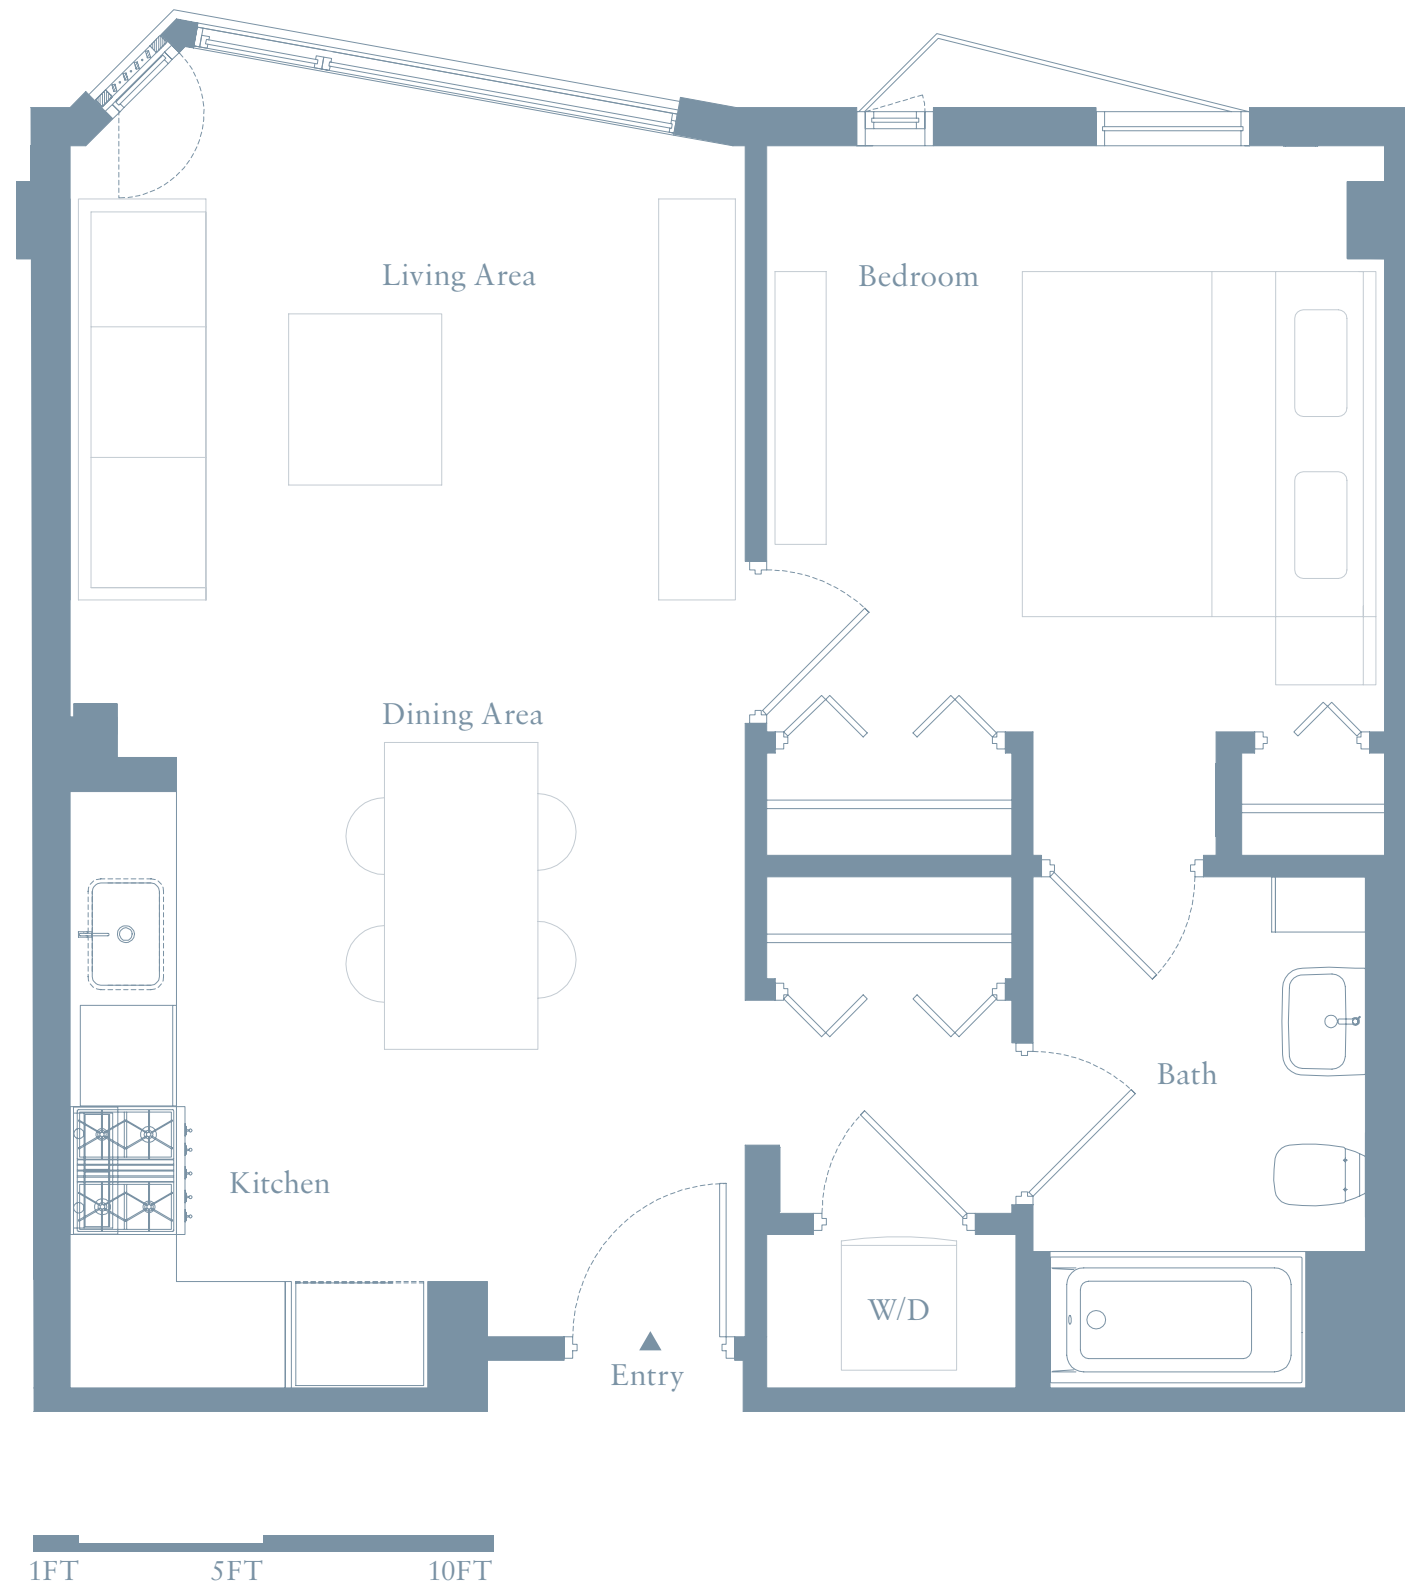

RESIDENCE FEATURES:

- 7.5"-wide Austrian oak plank flooring
- Custom SieMatic kitchen cabinets in Lotus White and solid quartz countertops
- Fully integrated Liebherr refrigerator and Bosch appliances
- Carrara marble honed mosaic floors by Specstones

# 3D

1 Bedroom  
1 Bath  
Interior: Approximately 622 sq ft

EXCLUSIVELY REPRESENTED BY THE MARK COMPANY  
The developer reserves the right to make modifications in materials, pricing, specifications, plans, designs, scheduling and delivery of the homes without prior notice. All dimensions are approximate and subject to normal construction variances and tolerances. Plans and dimensions may contain minor variations from floor to floor. We reserve the right to make changes in accordance with the applicable offering plan. This is not an offer to sell, but is intended for information only. CalBRE#01527205  
Equal Housing Opportunity