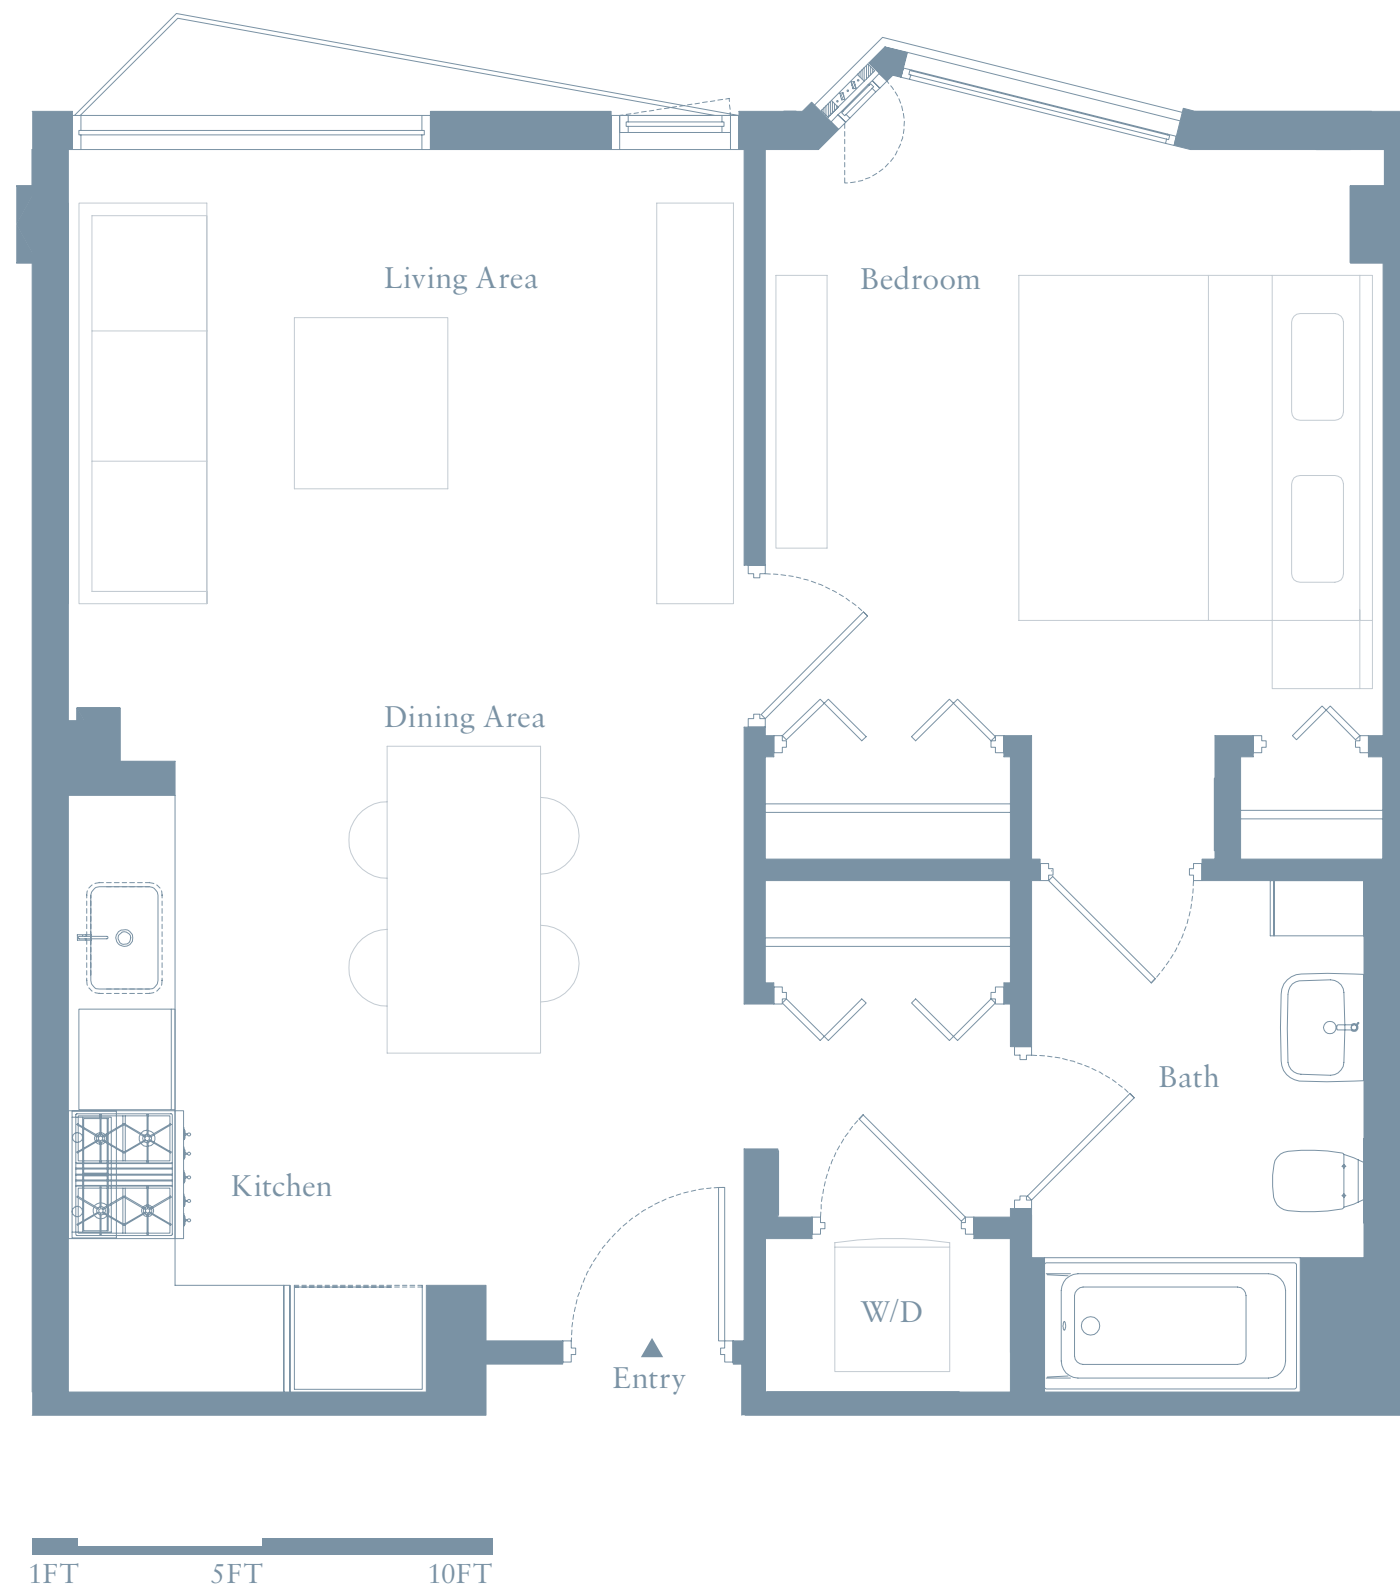

RESIDENCE FEATURES:

- 7.5"-wide Austrian oak plank flooring
- Custom SieMatic kitchen cabinets in Lotus White and solid quartz countertops
- Fully integrated Liebherr refrigerator and Bosch appliances
- Carrara marble honed mosaic floors by Specstones

450 HAYES

450 Hayes Street, San Francisco, CA 94102
T 415 552 5800
info@450hayes.com
450hayes.com