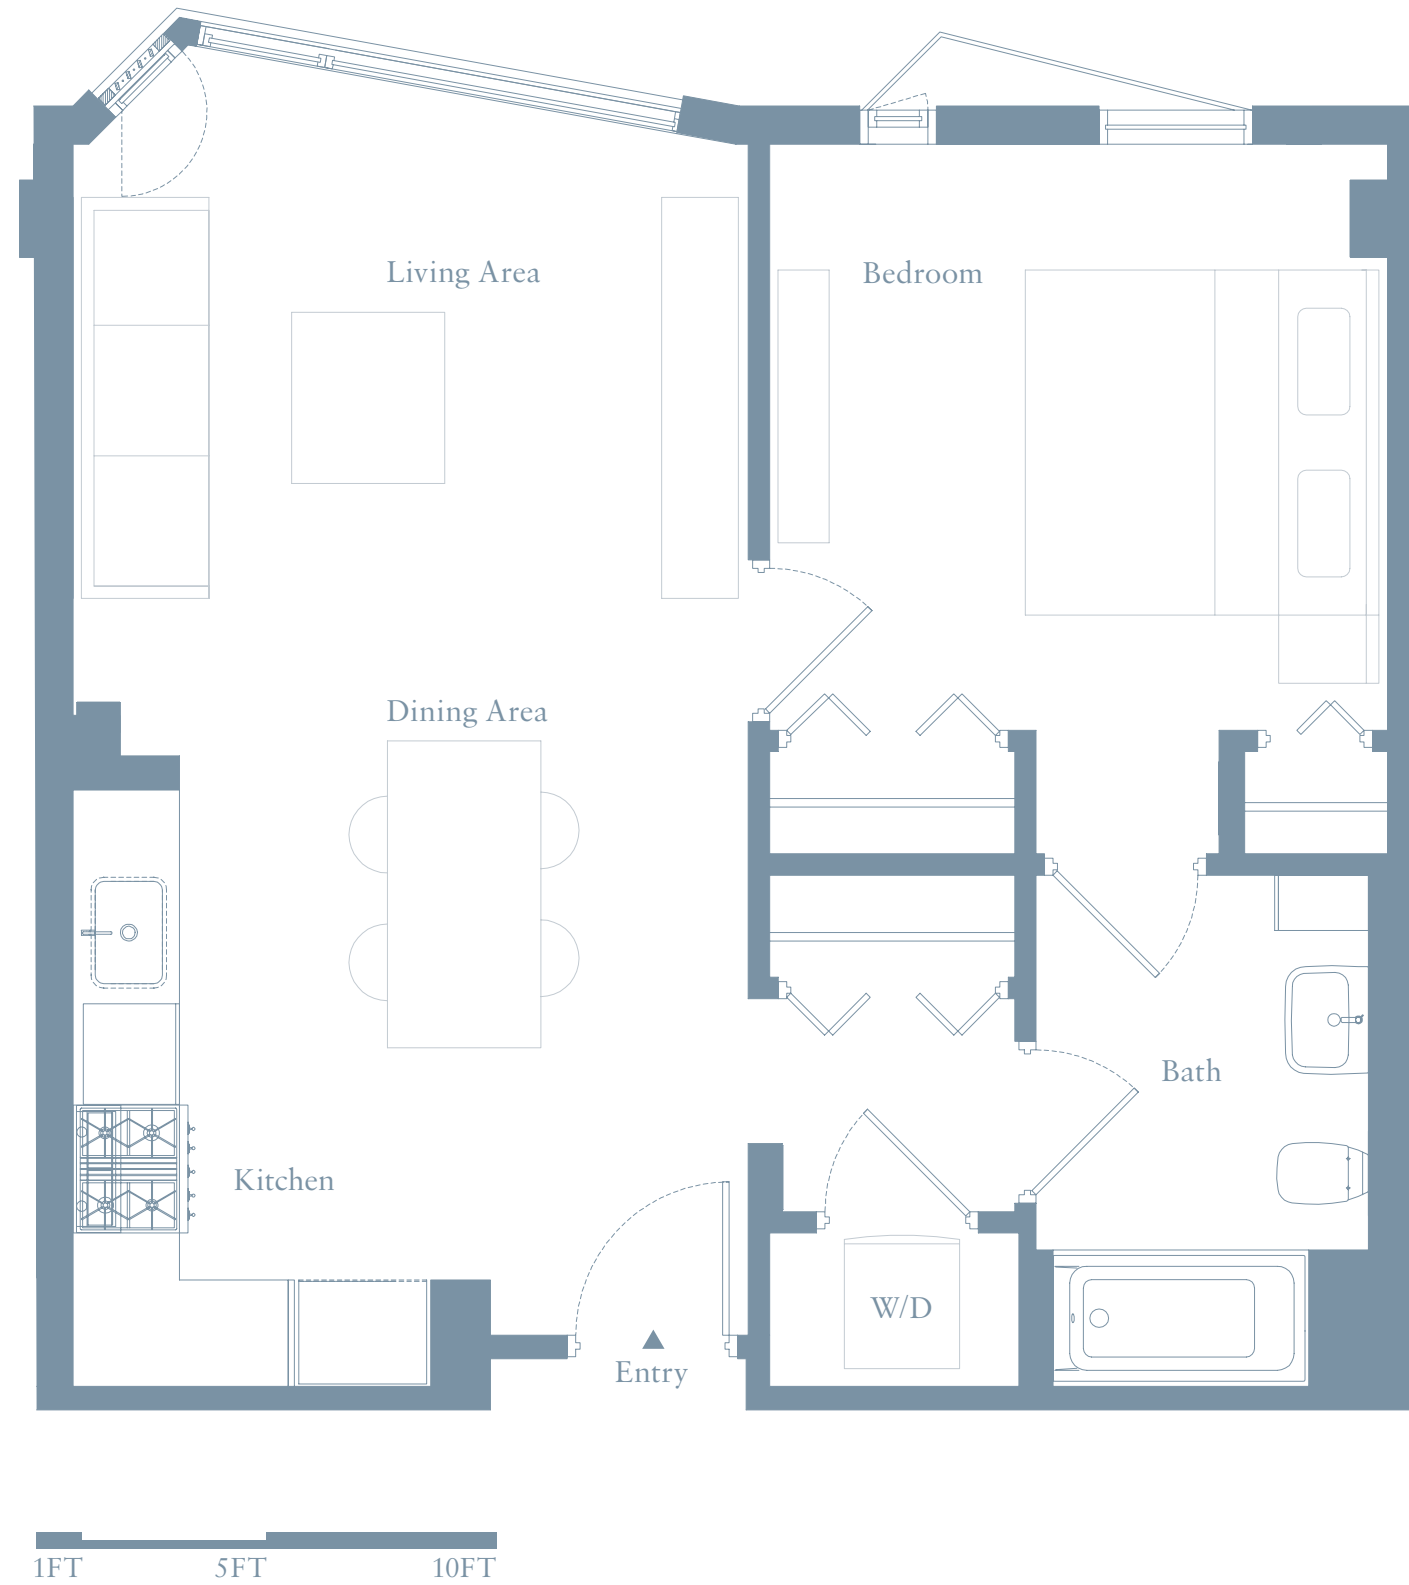

RESIDENCE FEATURES:

- 7.5"-wide Austrian oak plank flooring
- Custom SieMatic kitchen cabinets in Lotus White and solid quartz countertops
- Fully integrated Liebherr refrigerator and Bosch appliances
- Carrara marble honed mosaic floors by Specstones

450 HAYES

450 Hayes Street, San Francisco, CA 94102
T 415 552 5800
info@450hayes.com
450hayes.com