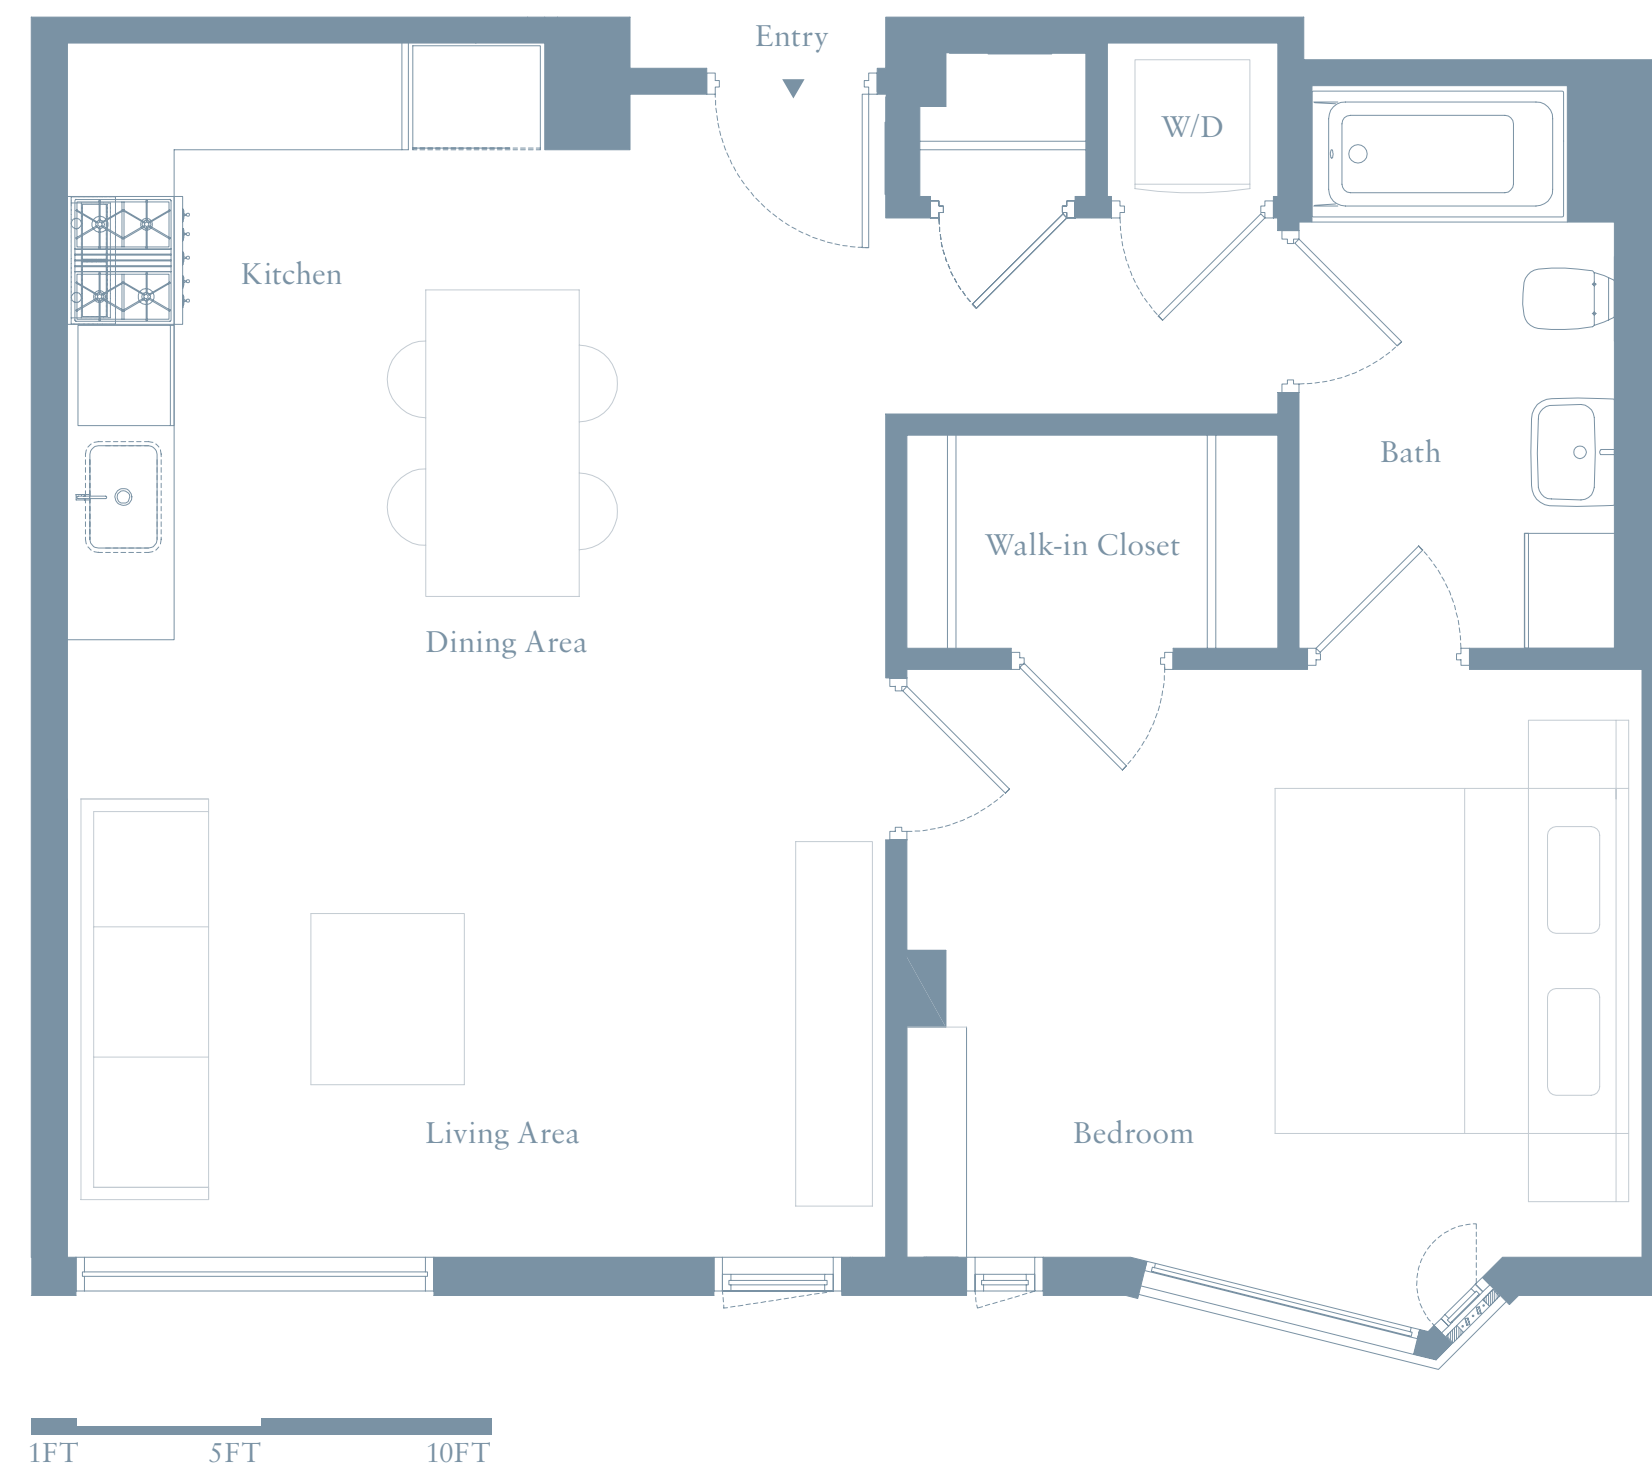

RESIDENCE FEATURES:

- 7.5"-wide Austrian oak plank flooring
- Custom SieMatic kitchen cabinets in Lotus White and solid quartz countertops
- Fully integrated Liebherr refrigerator and Bosch appliances
- Carrara marble honed mosaic floors by Specstones

# 2K

1 Bedroom  
1 Bath  
Interior: Approximately 713 sq ft

EXCLUSIVELY REPRESENTED BY THE MARK COMPANY  
The developer reserves the right to make modifications in materials, pricing, specifications, plans, designs, scheduling and delivery of the homes without prior notice. All dimensions are approximate and subject to normal construction variances and tolerances. Plans and dimensions may contain minor variations from floor to floor. We reserve the right to make changes in accordance with the applicable offering plan. This is not an offer to sell, but is intended for information only. CalBRE#01527205  
Equal Housing Opportunity