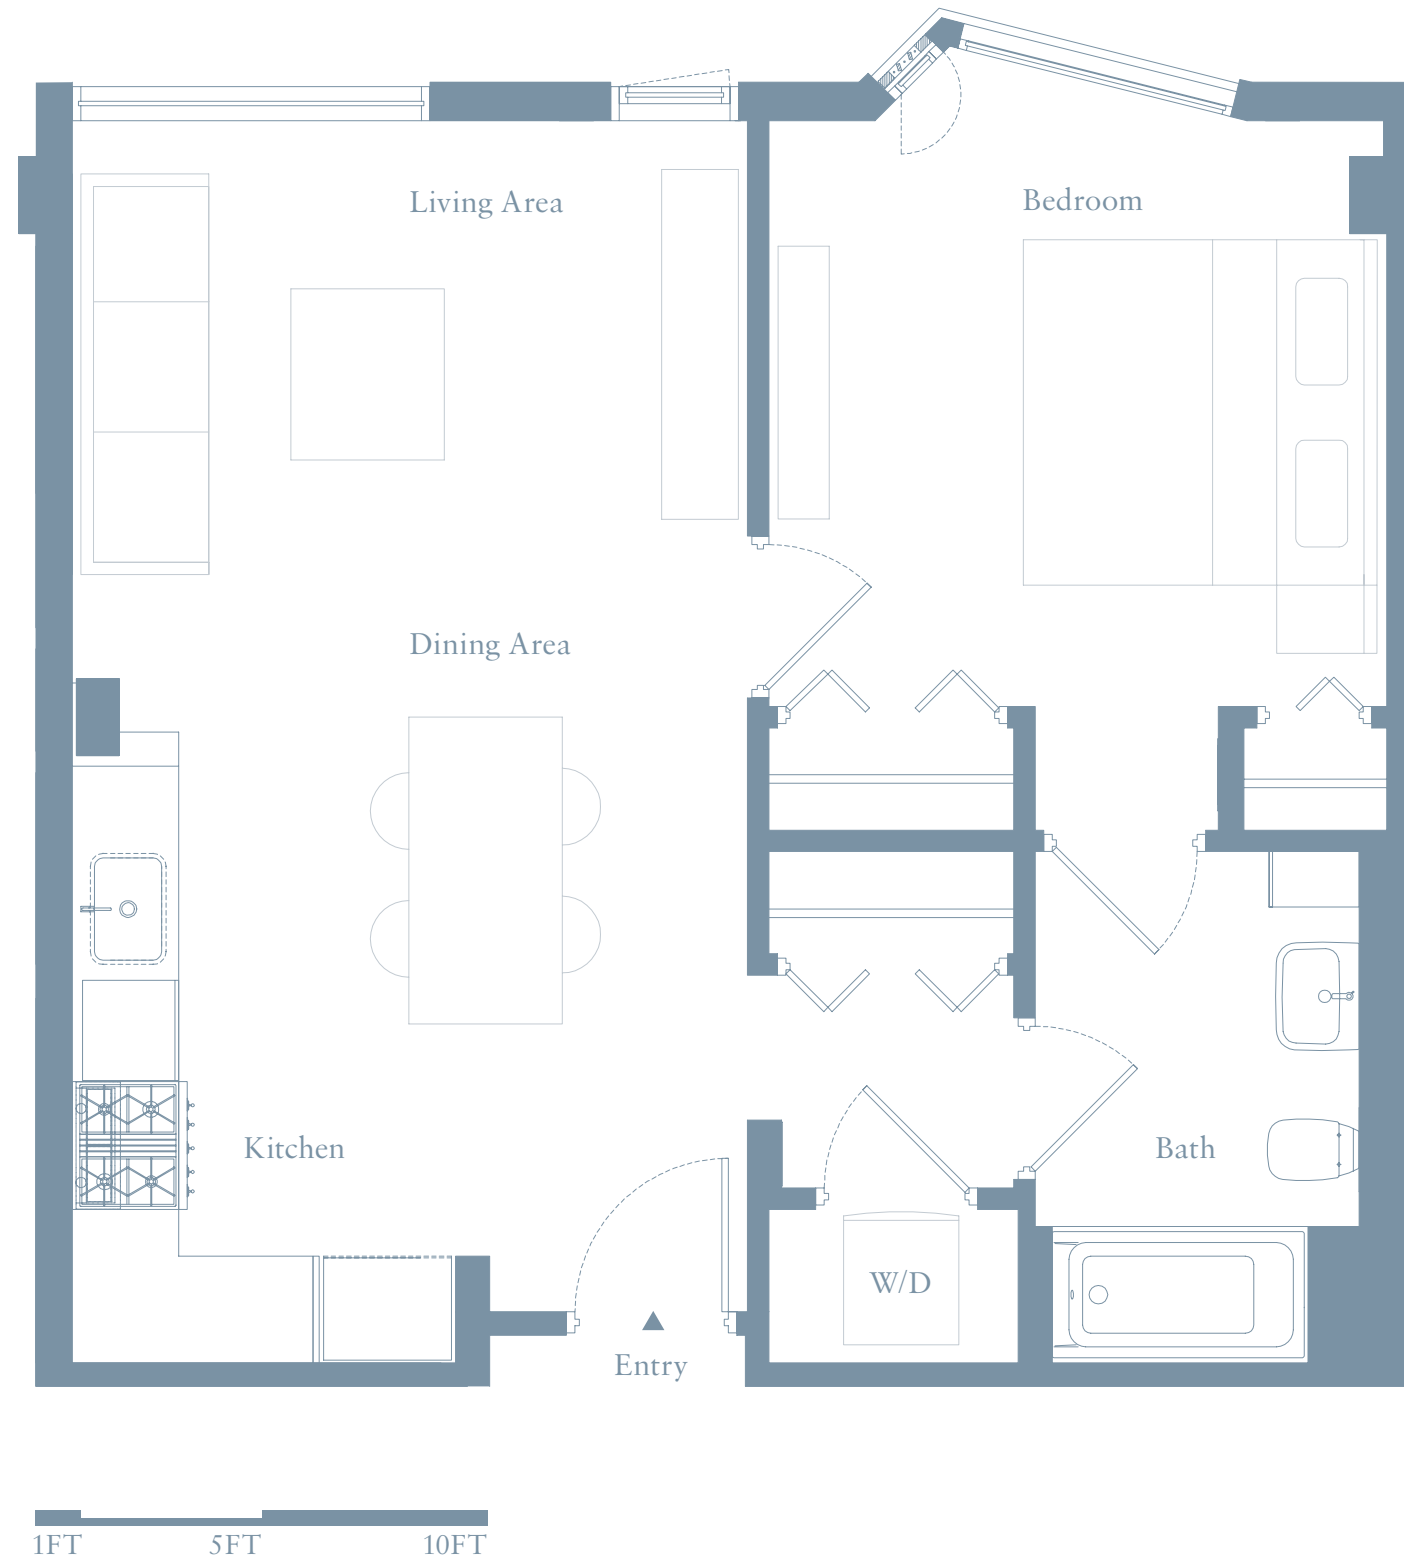

RESIDENCE FEATURES:

- 7.5"-wide Austrian oak plank flooring
- Custom SieMatic kitchen cabinets in Lotus White and solid quartz countertops
- Fully integrated Liebherr refrigerator and Bosch appliances
- Carrara marble honed mosaic floors by Specstones

450 HAYES

450 Hayes Street, San Francisco, CA 94102
T 415 552 5800
info@450hayes.com
450hayes.com