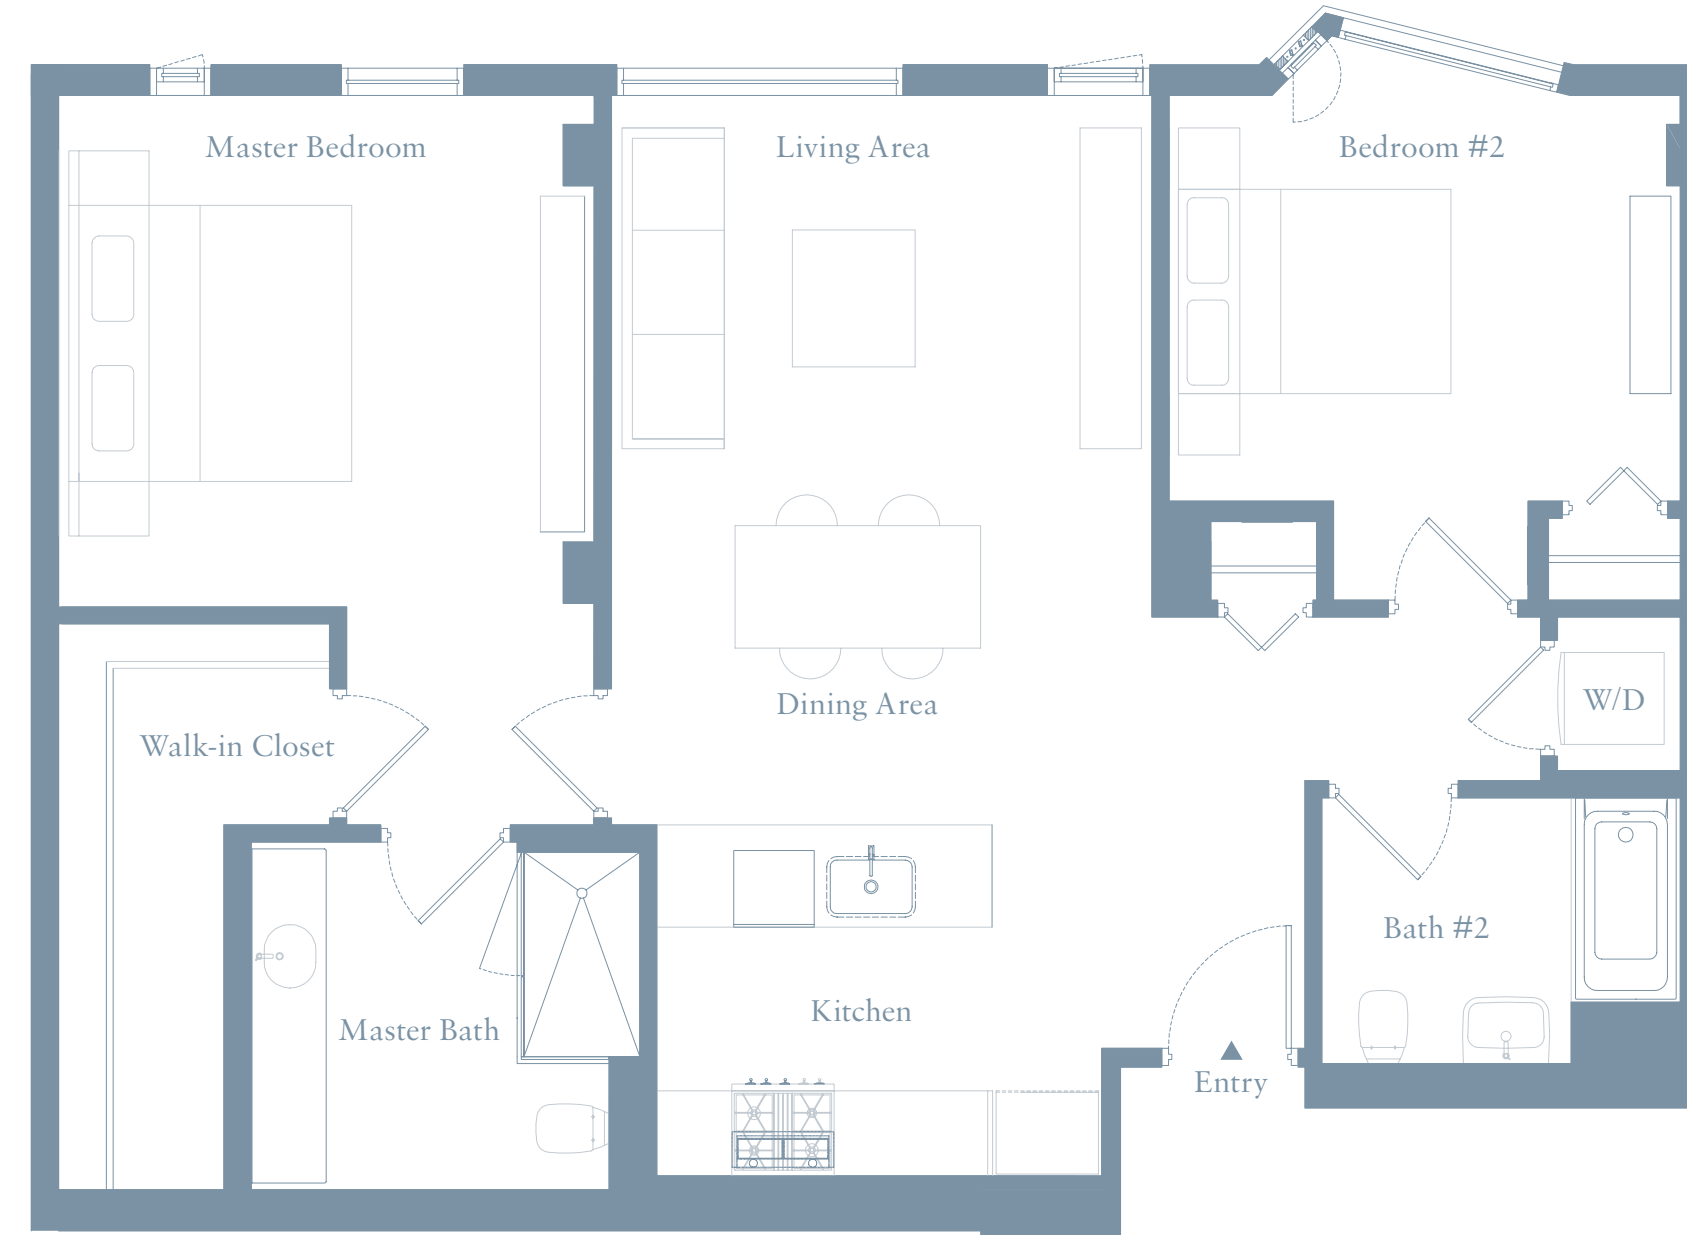

RESIDENCE FEATURES:

- 7.5"-wide Austrian oak plank flooring
- Custom SieMatic kitchen cabinets in Lotus White and solid quartz countertops
- Fully integrated Liebherr refrigerator and Bosch appliances
- Carrara marble honed mosaic floors by Specstones

450 HAYES

450 Hayes Street, San Francisco, CA 94102
T 415 552 5800
info@450hayes.com
450hayes.com

2A

2 Bedrooms
2 Baths
Interior: Approximately 1,013 sq ft

EXCLUSIVELY REPRESENTED BY THE MARK COMPANY
The developer reserves the right to make modifications in materials, pricing, specifications, plans, designs, scheduling and delivery of the homes without prior notice. All dimensions are approximate and subject to normal construction variances and tolerances. Plans and dimensions may contain minor variations from floor to floor. We reserve the right to make changes in accordance with the applicable offering plan. This is not an offer to sell, but is intended for information only. CalBRE#01527205
Equal Housing Opportunity